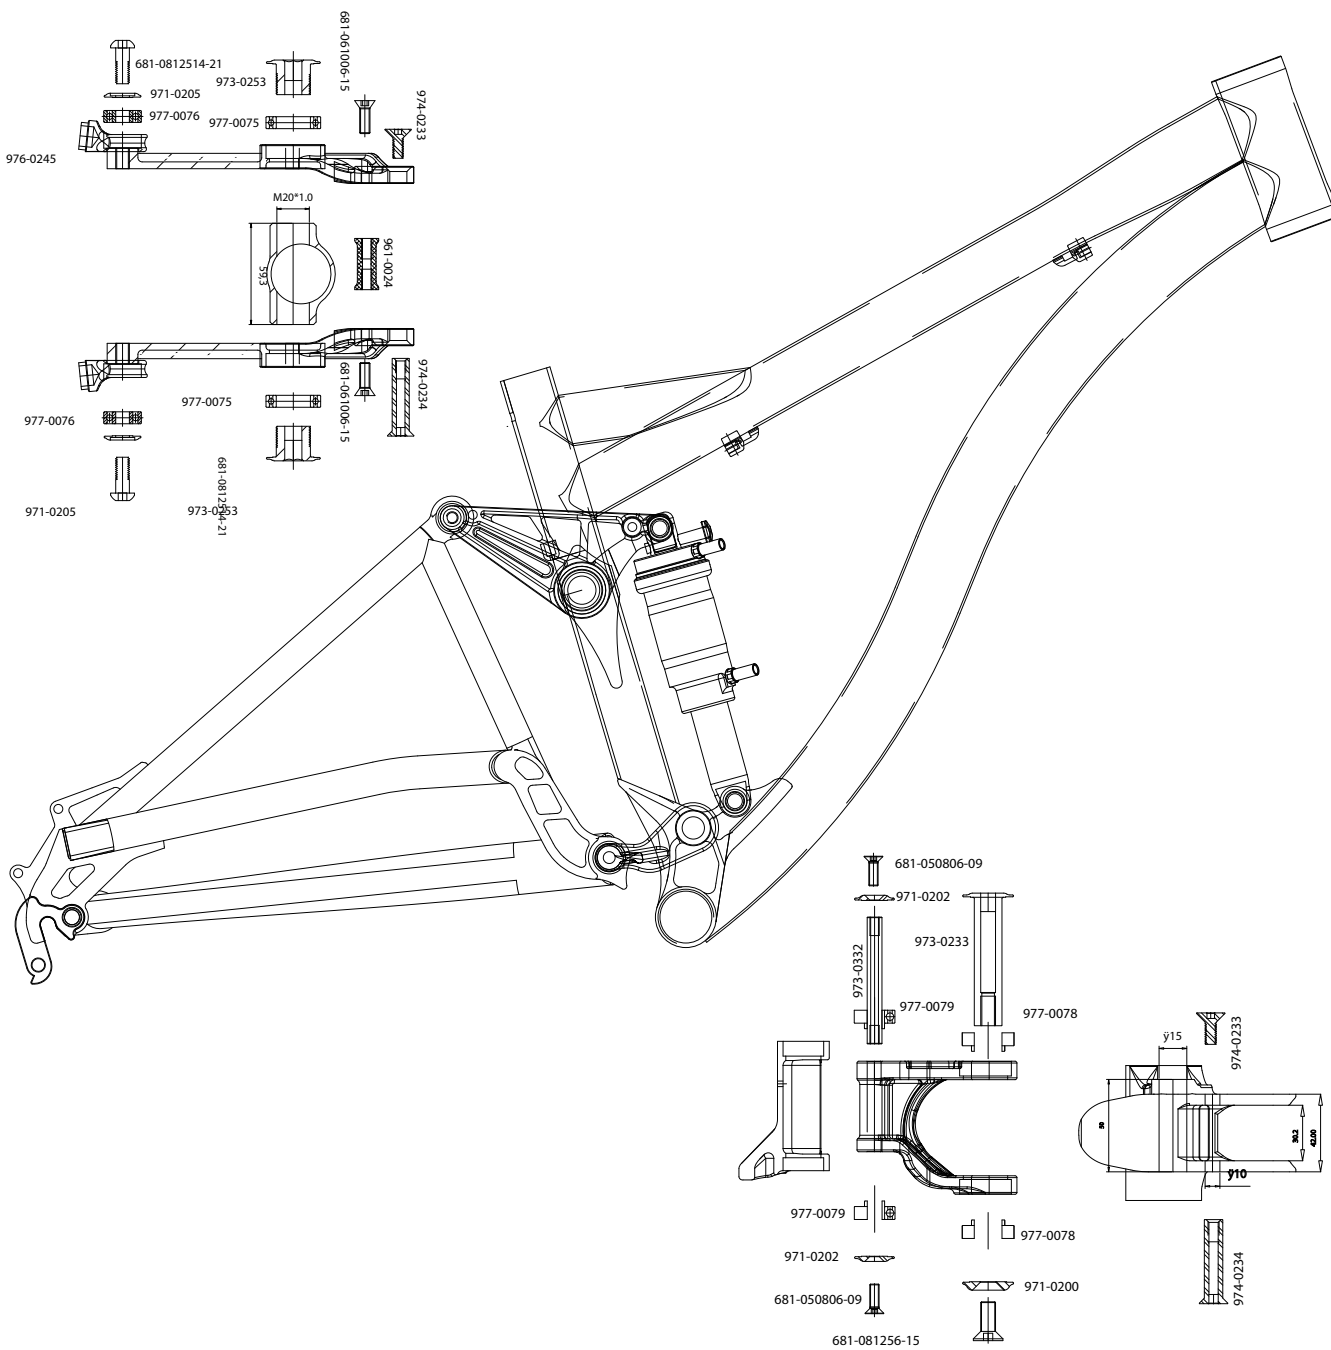

FRAMEASSEMBLY

MKIII
2007

#	PART #	DESCRIPTION	PIECES
1	28-8307-0	50x31.5x13.8/M6x1.0	1PC/·x
2	28-5013-K	M6x1.0xL17	1PC/·x
3	28-9211-0	6902 2RS MAX-E	2PC/·x
4	28-8307-6	7.98xM5x0.8xL65.5	1PC/·x
5	28-5027-0	M6x1.0xL20	2PC/·x
6	28-5013-L	M6x1.0xL16	6PC/·x
7	28-8261-8	27.5x12.6x6.4xt3.6	4PC/·x
8	28-9187-F	6902 2RS	2PC/·x
9	28-8261-5	14.98xM6x1.0x67.5L	1PC/·x
10	28-9139-0-L	M8x1.25x24L,§ 16mm	2PC/·x
11	28-8261-9	21.5x8xt2.5,6061-T6	2PC/·x
12	28-9187-3	608 2RS	2PC/·x
13	28-8307-5	28x24,M8x1.25	1PC/·x
14	28-8307-4	28x24,M8x1.25	1PC/·x
15	28-8307-3	7075-T6	1PC/·x
16	28-8307-7	12.2x10x67.5L	1PC/·x
17	28-8307-2	29.5x17,7075-T6	1PC/·x
18	28-8307-1	29.5x17,7075-T6	2PC/·x
19	28-9211-1	6903-2RS MAX-E	2PC/·x
20	28-9120-8-L	M6x1.0x12	1PC/·x
21	28-8261-6	14.98xL79.5,M6x1.0xL20	1PC/·x
22	28-8261-A	8xL25,2-M5x0.8,7075-T6	2PC/·x
23	28-5012-4-L	M5x0.8xL22	1PC/·x
24	28-8261-4	15xL20	1PC/·x
25	28-4064-0	H-P22,6061-T6	1PC/·x
26	28-3025-0	KPL07	11PC/·x