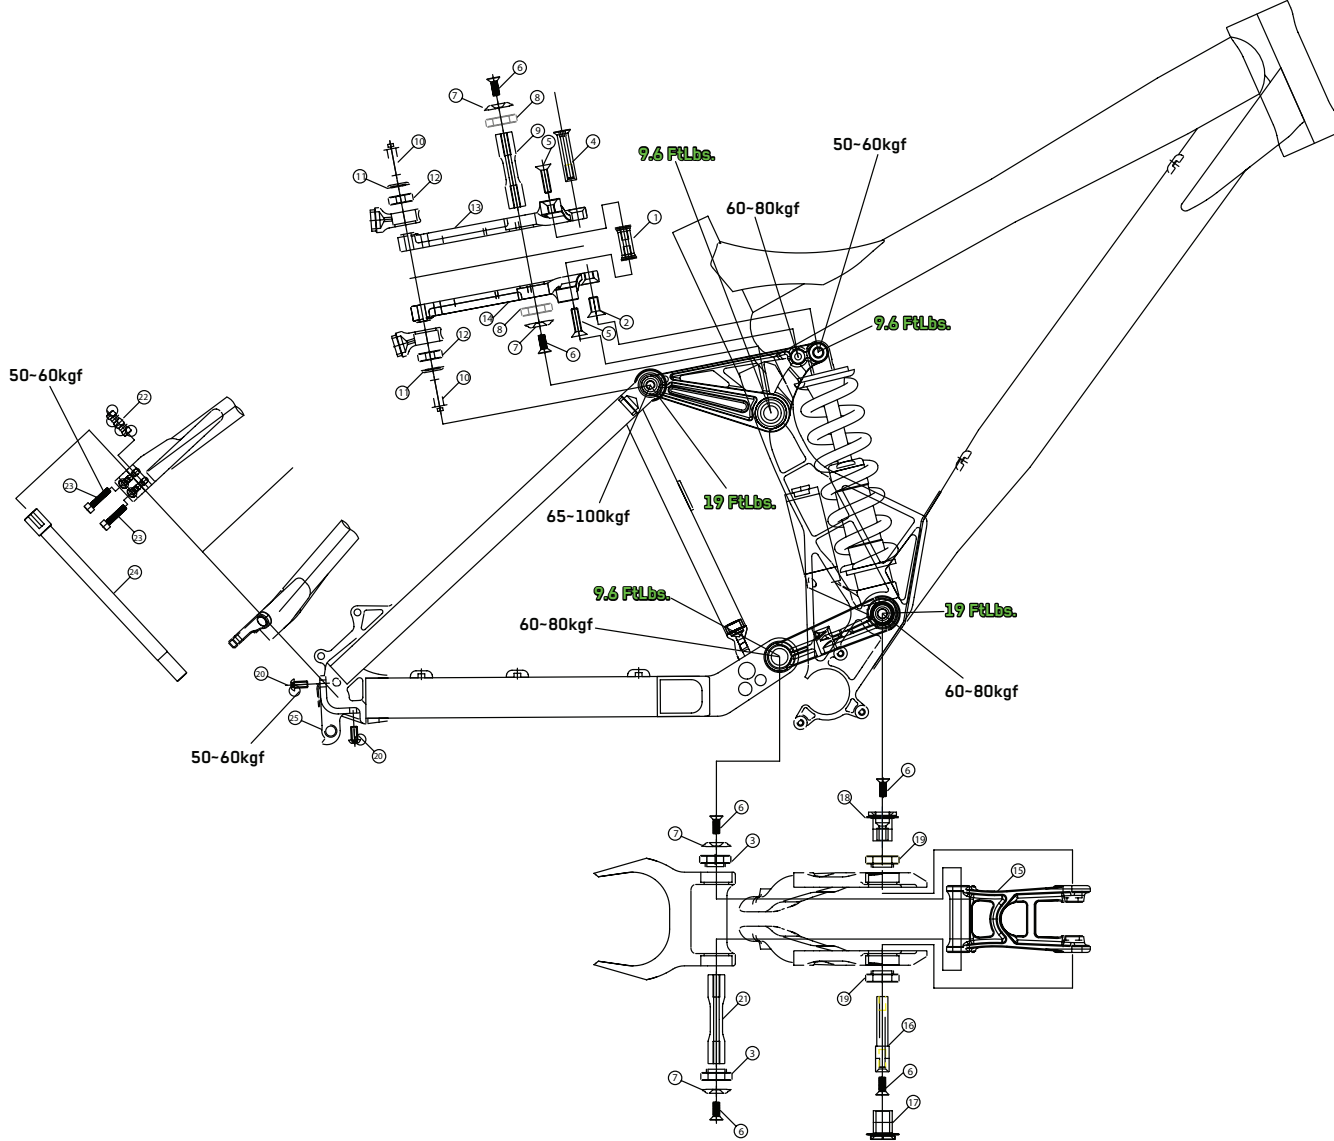

FRAMEASSEMBLY

SUNDAY
2007

#	Part #	DESCRIPTION	Pieces
1	28-8307-0	50x31.5x13.8/M6x1.0	1PC/*x
2	28-5013-K	M6x1.0xL17	1PC/*x
3	28-9211-0	6902 2RS MAX-E	2PC/*x
4	28-8307-6	7.98xM5x0.8xL65.5	1PC/*x
5	28-5027-0	M6x1.0xL20	2PC/*x
6	28-5013-L	M6x1.0xL16	6PC/*x
7	28-8261-8	27.5x12.6x6.4xt3.6	4PC/*x
8	28-9187-F	6902 2RS	2PC/*x
9	28-8261-5	14.98xM6x1.0x67.5L	1PC/*x
10	28-9139-0-L	M8x1.25x24L,§16mm	2PC/*x
11	28-8261-9	21.5x8xt2.5,6061-T6	2PC/*x
12	28-9187-3	608 2RS	2PC/*x
13	28-8307-5	28x24,M8x1.25	1PC/*x
14	28-8307-4	28x24,M8x1.25	1PC/*x
15	28-8307-3	7075-T6	1PC/*x
16	28-8307-7	12.2x10x67.5L	1PC/*x
17	28-8307-2	29.5x17,7075-T6	1PC/*x
18	28-8307-1	29.5x17,7075-T6	2PC/*x
19	28-9211-1	6903-2RS MAX-E	2PC/*x
20	28-9120-8-L	M6x1.0x12	1PC/*x
21	28-8261-6	14.98xL79.5,M6x1.0xL20,7075-T6	1PC/*x
22	28-8261-A	8xL25.2-M5x0.8,7075-T6	2PC/*x
23	28-5012-4-L	M5x0.8xL22	1PC/*x
24	28-8261-4	15xL20	1PC/*x
25	28-4064-0	H-P22,6061-T6	1PC/*x
26	28-3025-0	KPL07	11PC/*x